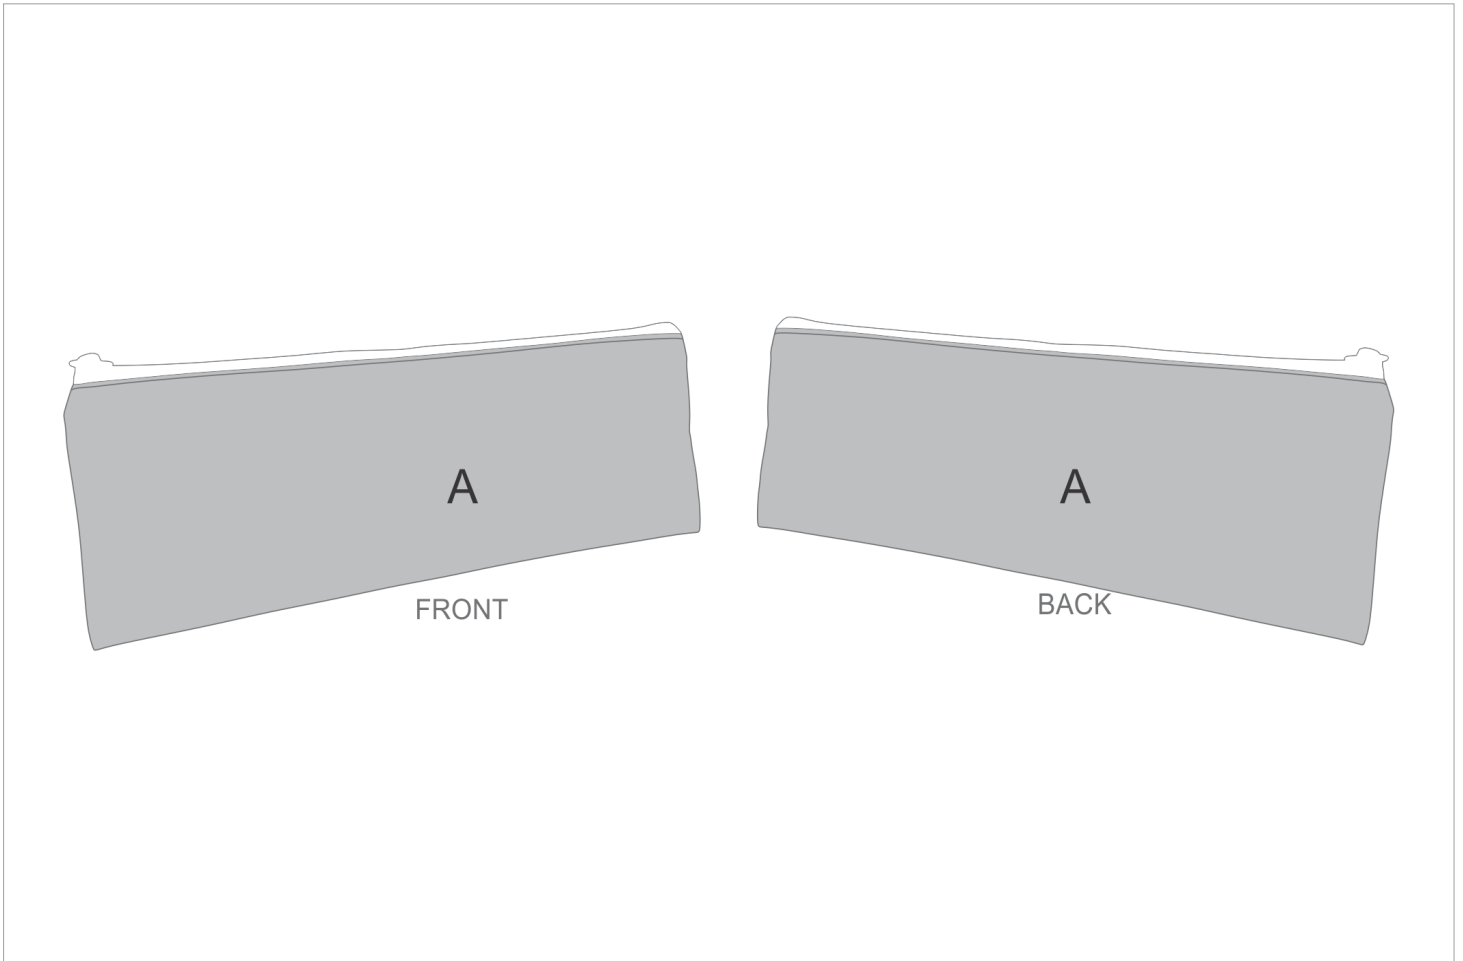

# SC-HP-9-G

Hoppla Parker RPET Stitch-Bond Pencil Case

## Need to know:

Includes 1-Position Sublimation (setup fees apply)

- Please Note: We cannot guarantee 100% logo Alignment on all Brandable Panels.

## Branding Options:

Position	Branding Method (Branding Code)	No. of Colours	Dimension
A	Custom Sublimation A (CPSUB-A)	Full Colour	358mm wide x 253mm high